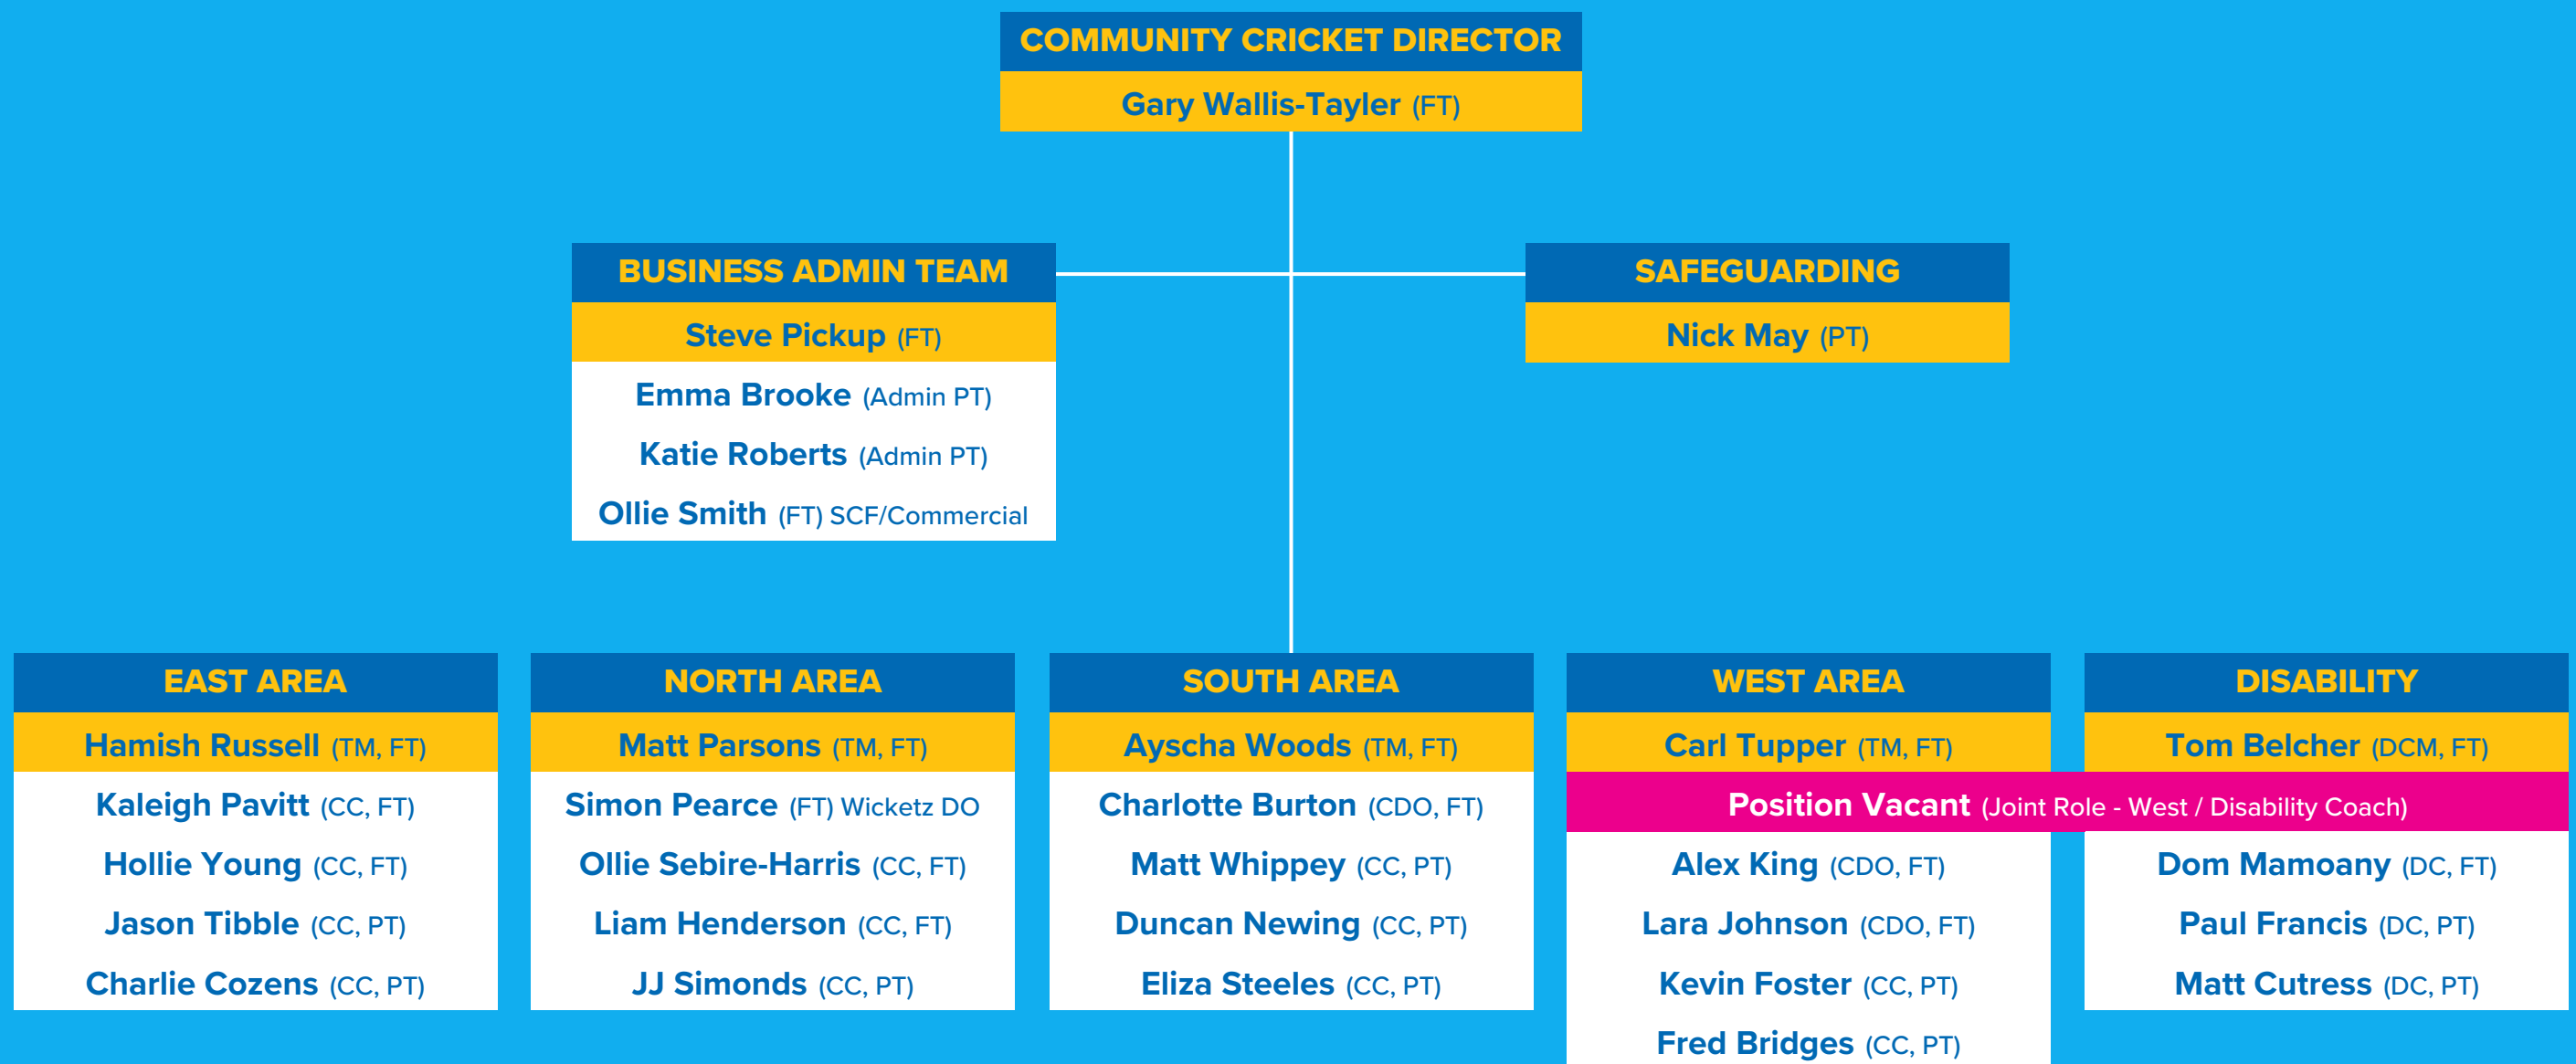

FOUNDATION

NEW TEAM STRUCTURE

FOUNDATION

CLUB ALLOCATIONS

West Area	North Area	South Area	East Area
Carl Tupper	Matt Parsons	Ayscha Woods	Hamish Russell
carl.tupper@sussexcricket.co.uk	matt.parsons@sussexcricket.co.uk	ayscha.woods@sussexcricket.co.uk	hamish.russell@sussexcricket.co.uk
Aldwick Cricket Club	Ansty Cricket Club	Barcombe Cricket Club	Alfriston Cricket Club
Amberley Cricket Club (F)	Ardingly Cricket Club	Beeding & Bramber Cricket Club (F)	Armadillos Cricket Club (F)
Angmering Cricket Club (F)	Balcombe Cricket Club	Brighton & Hove Crescent Cricket Club (F)	Battle Cricket Club
Arundel Cricket Club	Bolney Cricket Club	Brighton & Hove Cricket Club	Bells Yew Green Cricket Club
Barns Green Cricket Club	Brighton & Mid Sussex Nomads (F)	Brighton Blasters Cricket Club	Bexhill Cricket Club
Billingshurst Cricket Club	Burgess Hill Cricket Club	Brighton Brunswick Cricket Club (F)	Bexhill Strikers Cricket Club
Birdham Cricket Club	Colemans Hatch Cricket Club	Brighton Dome Mission Cricket Club	Blackboys Cricket Club
Bognor Regis Cricket Club	Cophorne Cricket Club	Brighton Malayalee Association Cricket Club	Bodiam Village Cricket Club (F)
Bosham Cricket Club	Crawley Cricket Club	Brighton Xiles Cricket Club (F)	Burwash Cricket Club (F)
Boxgrove Cricket Club (F)	Crawley Down Cricket Club	Brunswick Village Cricket Club (F)	Burwash Weald Cricket Club
Broadbridge Heath Cricket Club	Crawley Eagles Cricket Club	Chailey Cricket Club (F)	Buxted Park Cricket Club
Broadwater Cricket Club	Crawley Nayee Cricket Club	Denton Cricket Club (F)	Catsfield Cricket Club (F)
Chichester Priory Park Cricket Club	Cuckfield Cricket Club	Ditchling Cricket Club	Chiddingly Cricket Club
Chippingdale Cricket Club	Dormansland Cricket Club	Glynde & Beddingham Cricket Club	Clive Vale Cricket Club (F)
Clymping Cricket Club	East Grinstead Cricket Club	Headliners Cricket Club (F)	Cowden Cricket Club (F)
East Preston Cricket Club	Edenbridge Cricket Club	Henfield Cricket Club	Crowborough Cricket Club
Eastergate Cricket Club	Felbridge & Sunnyside Cricket Club	Hove Unicorns Cricket Club (F)	Crowhurst Cricket Club (F)
Fernhurst Cricket Club	Forge Wood Cricket Club	Keymer & Hassocks Cricket Club	Crowhurst Park Cricket Club
Ferring Cricket Club	Gully Cricketers Cricket Club	Lancing Manor Cricket Club	Dicker Cricket Club
Findon Cricket Club	Haywards Heath Cricket Club	Lewes Priory Cricket Club	East Dean & Friston Cricket Club
Goodwood CC (F)	Himani Cricket Club	Lewes St Michaels Cricket Club	Eastbourne Cricket Club
Goring-By-Sea Cricket Club	Hindu Unity Cricket Club	Moulsecomb & District Cricket Club (F)	Firle Cricket Club
Havant Cricket Club	Horley Cricket Club	Newhaven Cricket Club	Fletching Cricket Club
Horsham Cricket Club	Horsted Keynes Cricket Club	Palmers Cricket Club	Forest Row Cricket Club
Horsham Trinity Cricket Club	Hurstpierpoint Cricket Club	Plumpton & East Chiltington Cricket Club	Hadlow Down MW Cricket Club
Kirdford Cricket Club (F)	Ifield Cricket Club	Portslade Cricket Club	Hailsham Cricket Club
Lavant Cricket Club (F)	Kilnwood Vale Cricket Club	Poynings Cricket Club	Hartfield Cricket Club (F)
Littlehampton Clapham & Patching Cricket Club	Lindfield Cricket Club	Preston Nomads Cricket Club	Hastings & St Leonards Priory Cricket Club
Loxwood Cricket Club	Lingfield Cricket Club	Preston Park Cricket Club	Hastings Wanderers Cricket Club
Lynchmere Cricket Club (F)	Mid Sussex Heathens Cricket Club	Ringmer Cricket Club	Heathfield Park Cricket Club
Madehurst Cricket Club (F)	Newick Cricket Club	Rodmell Cricket Club (F)	Hellingly Cricket Club
Middleton Cricket Club	Ram Cricket Club	Rottingdean Cricket Club	Herstmonceux Cricket Club
Midhurst Cricket Club	Scaynes Hill Cricket Club	Shoreham-by-Sea Cricket Club (F)	Iden Cricket Club
Nuthurst Cricket Club (F)	Serendib Cricket Club	Southwick & Shoreham Cricket Club	Isfield Cricket Club
Pagham Cricket Club	Smallfield Manor Cricket Club	Southwick Wanderers Cricket Club (F)	Kerala Strikers Sports Club
Partridge Green Cricket Club (F)	St Andrews Cricket Club	St James's Montefiore Cricket Club	Laughton Cricket Club
Pathfinder Cricket Club (F)	Staplefield Cricket Club (F)	St Matthias Cricket Club	Linden Park Cricket Club
Petworth Park Cricket Club	Streat & Westmeston Cricket Club	St Peters Cricket Club	Little Common Ramblers Cricket Club
Pulborough Cricket Club	Three Bridges Cricket Club	Steyning Cricket Club	Maresfield Cricket Club (F)
Roffey Cricket Club	Tilgate Cricket Club	Steyning Rebels Cricket Club (F)	Mayfield Cricket Club
Rudgwick Cricket Club	Turners Hill Cricket Club	Sussex Martlets Cricket Club Limited (F)	Mountfield Cricket Club (F)
Rustington Cricket Club	West Hoathly Cricket Club (F)	The Lizards Cricket Club (F)	Nutley Cricket Club
Selsey Cricket Club	Wivelsfield Green Cricket Club (F)	Zambuca Tigers Cricket Club (F)	Pett Cricket Club
Singleton Cricket Club (F)			Pevensy Cricket Club
Slindon Cricket Club (F)			Polegate & Stone Cross Cricket Club
Slinfold Cricket Club			Robertsbridge Cricket Club
Southwater Cricket Club			Rotherfield Cricket Club
Storrington Cricket Club			Royal Hastings Cricket Club
Walberton Cricket Club (F)			Rye Cricket Club
Warnham Cricket Club			Seaford Cricket Club
Watersfield Cricket Club (F)			Selmeston & Alciston Cricket Club
West Chiltington & Thakeham Cricket Club			Sidley Cricket Club
West Wittering Cricket Club			Tunbridge Wells Borderers Cricket Club
Westbourne Cricket Club (F)			Tunbridge Wells Cricket Club
Wisborough Green Cricket Club			TW Super Kings Cricket Club
Worthing Cricket Club			Uckfield Anderida Cricket Club
			Wadhurst Cricket Club
			Westfield Cricket Club
			Willingdon Cricket Club
			Winchelsea Cricket Club (F)
			Withyham Cricket Club
56 clubs	43 clubs	43 clubs	61 clubs