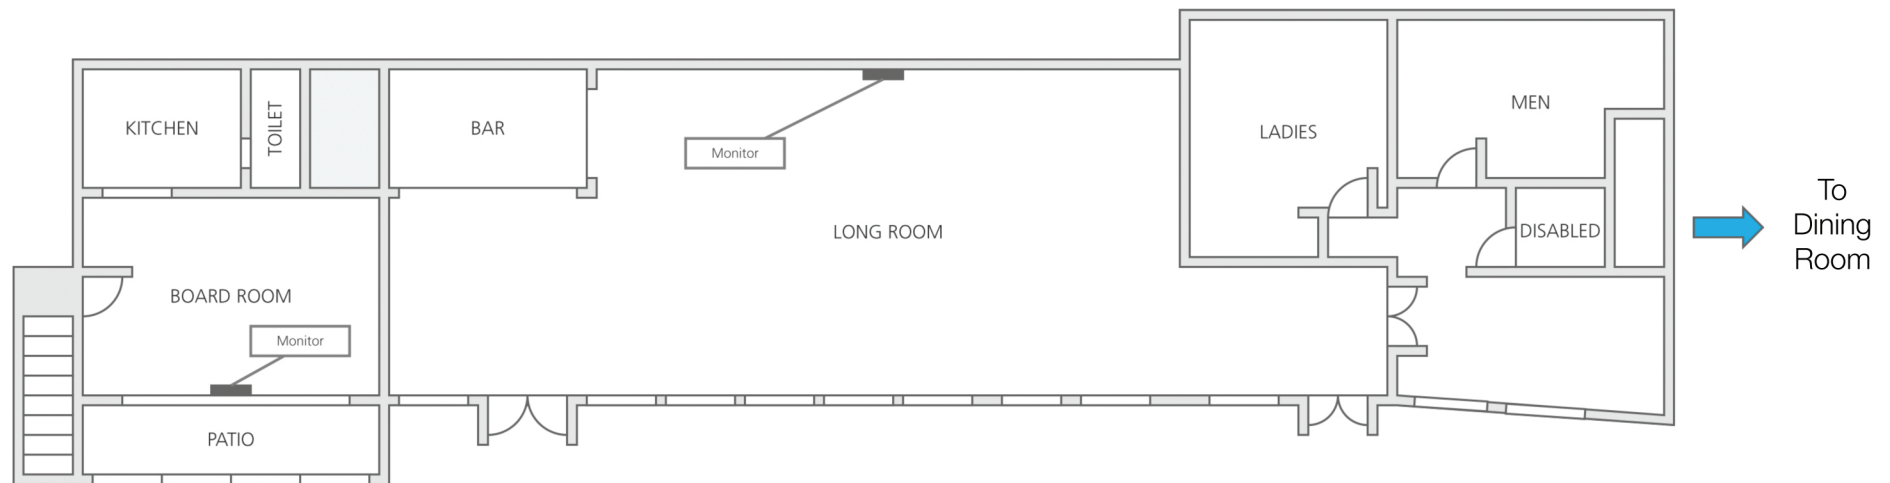

CONFERENCE & EVENTS

Board Room & Long Room

BOARD ROOM

CAPACITIES		FACILITIES	
Theatre Style	20	Monitors for use with laptop	Yes
Cabaret	10	PA facilities	No
Board Room	14	13 amp sockets	4
Reception	30		
Dinner/Lunch	14		

LONG ROOM

CAPACITIES		FACILITIES	
Theatre Style	150	Monitors for use with laptop	Yes
Cabaret	60	PA facilities	Yes
Board Room	30	13 amp sockets	20
Reception	200		
Dinner/Lunch	120		